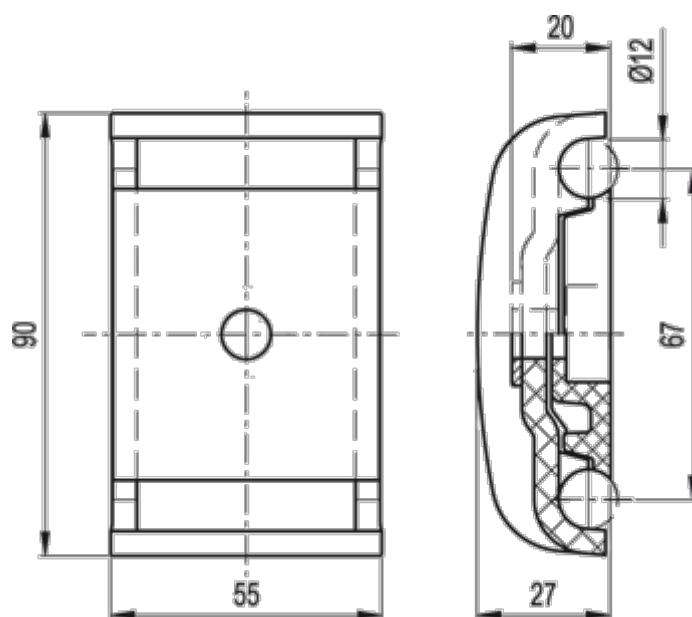

Data Sheet

Article number: 2310419609
Description: E+G Guide rail clamp
MPG-2C

Measures

Weight (g) = 68